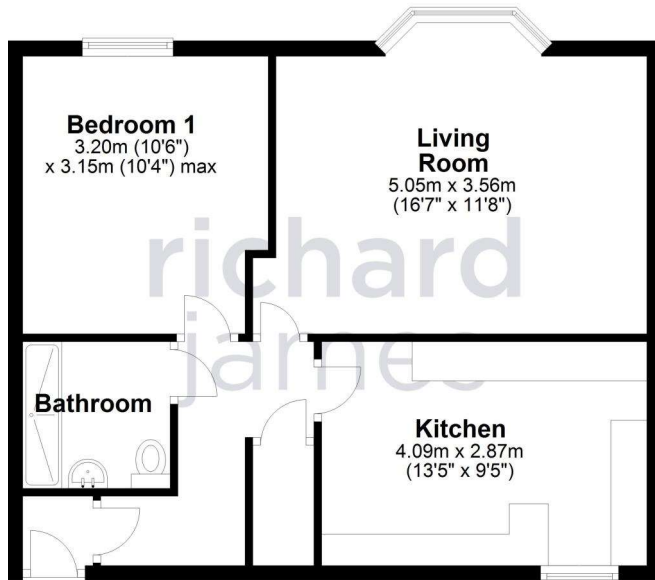

Ground Floor

---

call us for a free
valuation on your property

---

rwb@richardjames.uk

High Street | Royal Wootton Bassett | SN4 7AY